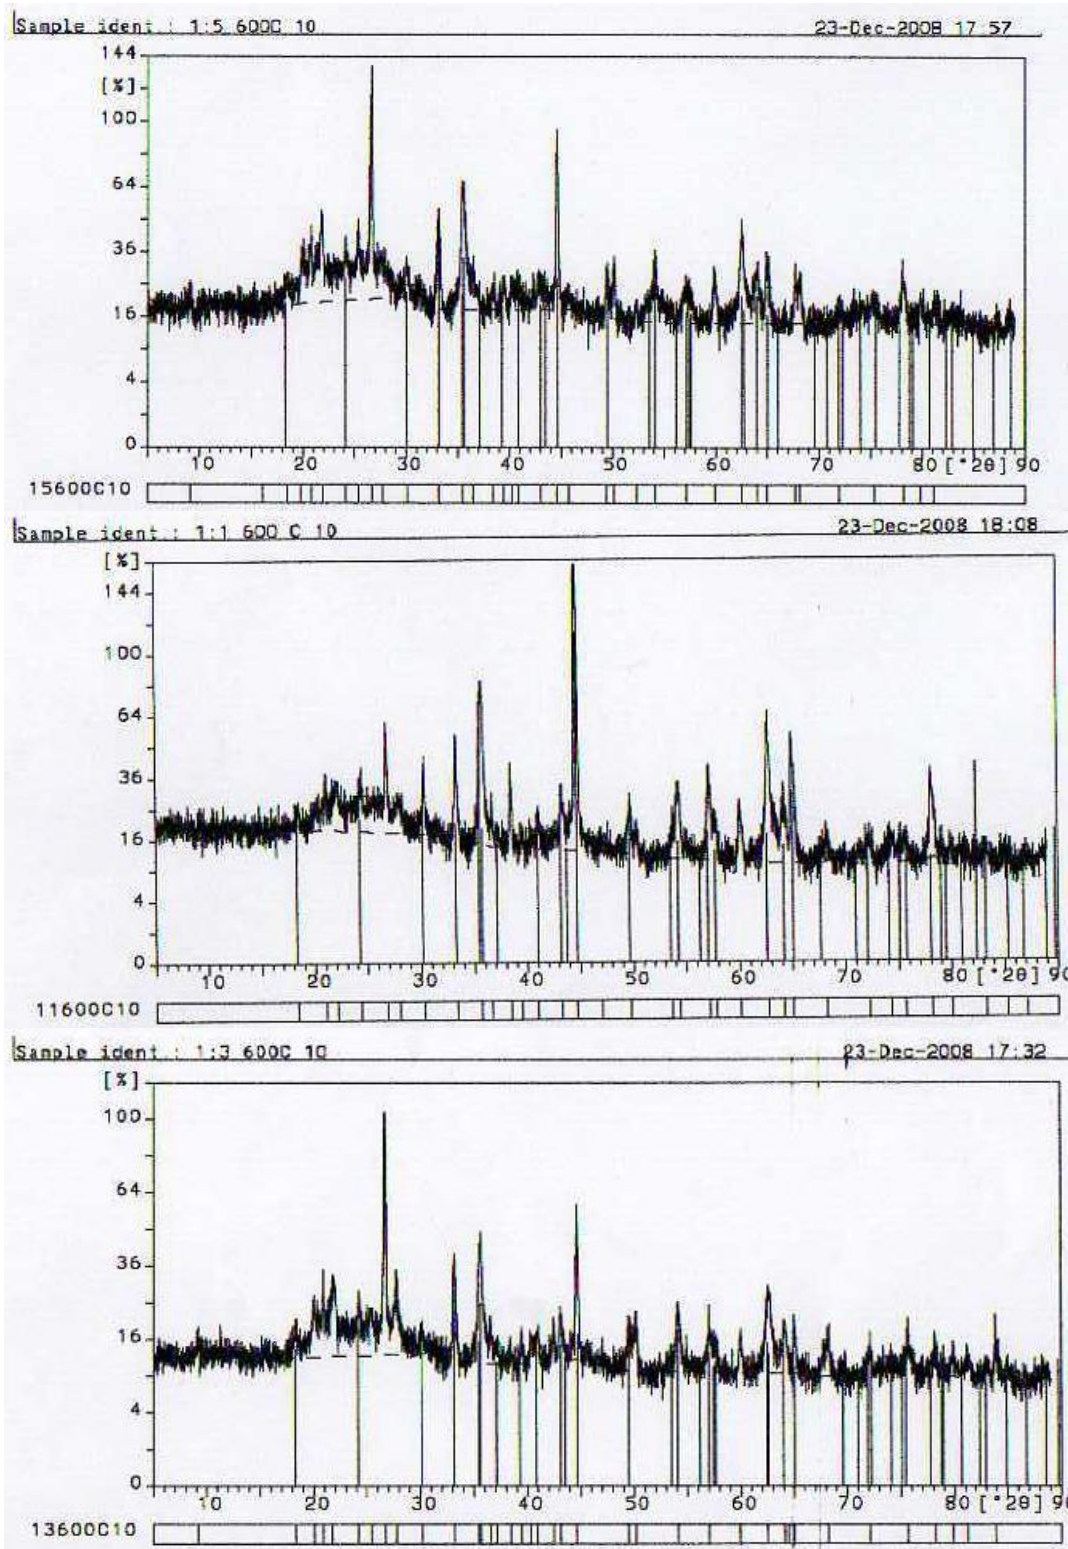

LAMPIRAN

Sample ident.: 1.3 10000 20

23-Dec-2008 17:44