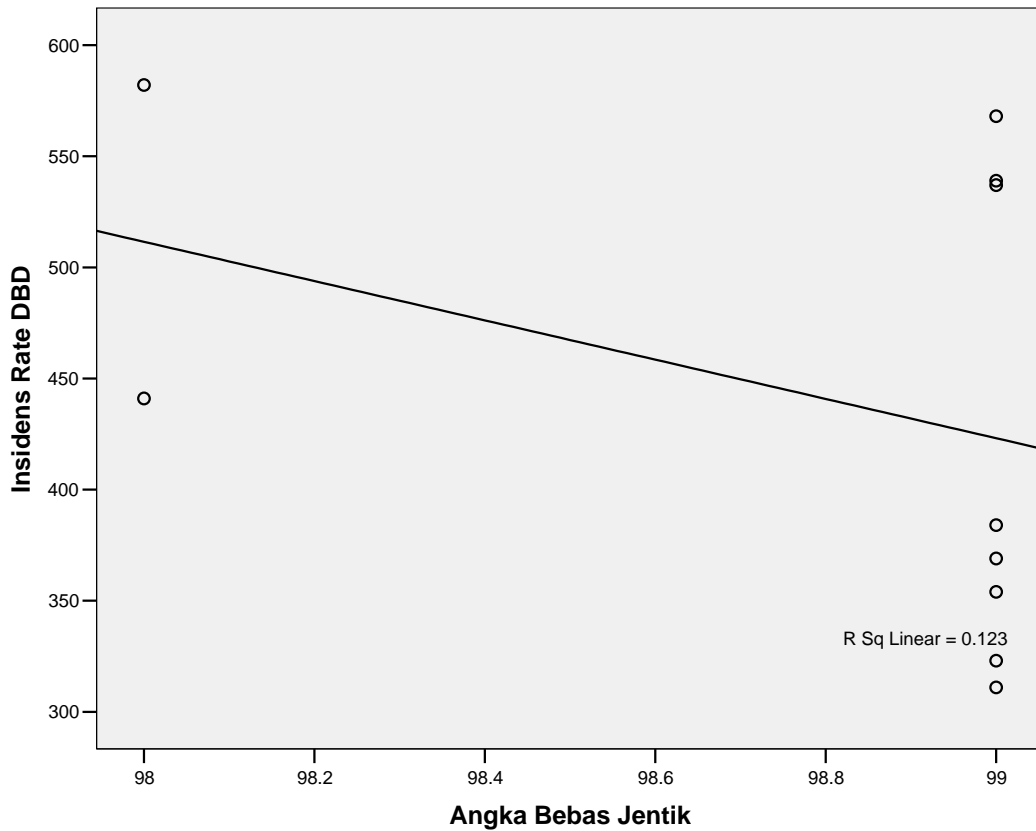

Analisis Korelasi Angka Bebas Jentik dengan Insidens Rate DBD di Tingkat Kecamatan Kotamadya Jakarta Timur Tahun 2007

Correlations

		Insidens Rate DBD	Angka Bebas Jentik
Insidens Rate DBD	Pearson Correlation	1	-,351
	Sig. (2-tailed)		,321
	N	10	10
Angka Bebas Jentik	Pearson Correlation	-,351	1
	Sig. (2-tailed)	,321	
	N	10	10